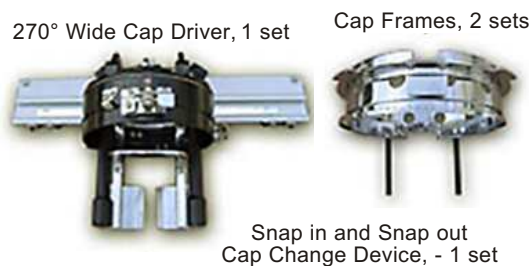

CAP FRAMES and DRIVER INCLUDED

The PRO1201(1501) Embroidery Machine bundled with the Automatic Digitizing System is the Ultimate Embroidery Package. The **Digitizing System** will turn any artwork into embroidery with a few clicks of the mouse. Our easy to use digitizing software will give you the unlimited freedom to create your own designs.