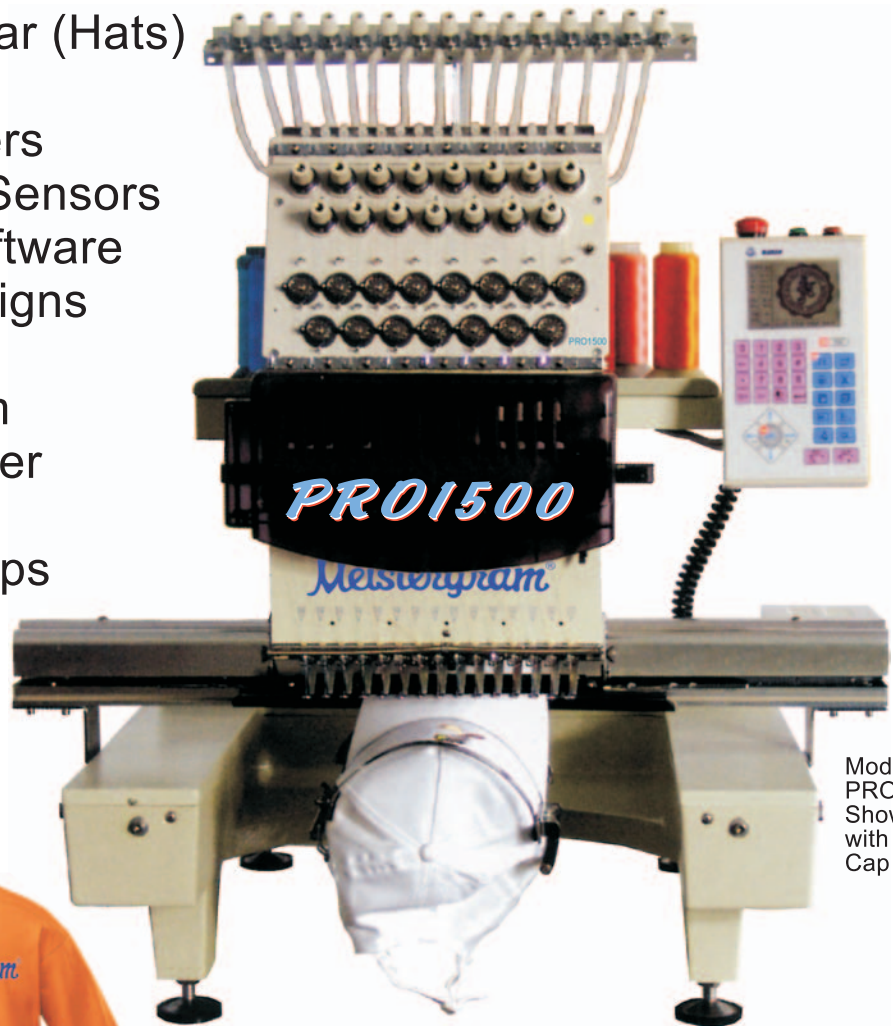

Meistergram®

Models PRO1200 / PRO1500

12 NEEDLES / 12 COLORS

15 NEEDLES / 15 COLORS

COMPACT SINGLE HEAD EMBROIDERY MACHINES

With
 Flat Sewing & Tubular (Hats)
 Auto Color Change
 Auto Thread Trimmers
 Auto Thread Break Sensors
 Reads Universal Software
 Stores Up to 99 Designs
 Large Sew Field
 Narrow Cylinder Arm
 Built-in Bobbin Winder
 Assorted Flat Hoops
 Cap Frame and Hoops
 3½" Floppy Disc Drive
 USB Jump Drive
 LCD Screen

Quick and Easy Monograms
 and Embroidery

Model
 PRO1500
 Shown here
 with
 Cap Driver

QUILTER-EMBROIDERY

COMPACT & PORTABLE MONOGRAMMING & EMBROIDERY MACHINES

**START YOUR OWN BUSINESS TODAY
 MEISTERGRAM IS ALL YOU NEED**

Models PRO1200 / PRO1500

12 NEEDLES / 12 COLORS

15 NEEDLES / 15 COLORS

Meistergram PRO1500
with cap drive and frame

APPLICATIONS

- Designed to be portable for remote jobs like ball games, state fairs, malls, shopping centers and much more
- Compact Design for small work rooms and can fit on a workbench or our Table with Wheels- Model CMPT-ST (optional.)
- Embroidery Applications include: Names, designs, logos and specialty sewing for caps, hats, shirts, pants, bags, etc.

FEATURES

- 1 Head, 15 Needles - PRO1500 (12 Needles - PRO1200)
- 1,000,000 Stitch Memory to accommodate the most intricate designs
- Tubular/Cylinder Arm and Flat Bed
- Built-in Bobbin Winder
- Auto Bobbin Monitor
- Adjustable Height Feet with Cushions
- Quick-exchange Cap Drive
- Stitch Forward/Backward function
- No loss of design information in the event of power failure
- Rotate design capability
- Repeat design function
- Auto Thread Break function
- Trace function
- On-Board Lettering
- Auto Color Change
- Servo Motor
- Emergency Stop
- Very quiet operation