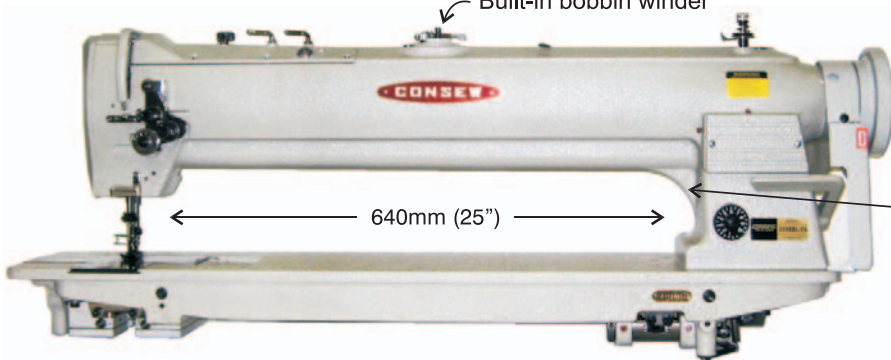

MODELS 339RB-3 / 339RBL-25

WITH
CENTRA-LUBE[®]
SEMI-AUTOMATIC LUBRICATION SYSTEM
LARGE VERTICAL AXIS HOOKS AND BOBBINS
REVERSE FEED
SAFETY CLUTCH

DOUBLE NEEDLE

LARGE BOBBIN

Top Load Hook

339RB-3

Built-in bobbin winder

339RBL-25

Added Arm Support

**HEAVY DUTY
HIGH SPEED
TWO NEEDLE**

LOCKSTITCH MACHINE

*DROP FEED, NEEDLE FEED and
ALTERNATING (WALKING) PRESSER FEET*