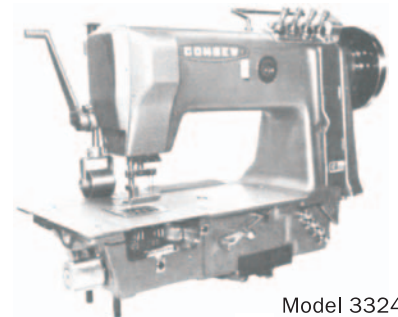

## MODELS

**3321/3322/3323**  
**3324/3325/3326**

CHAINSTITCH

### LONGER STITCH

Available: "S" Series  
2-1/2 S.P.I. (10mm)

WITH  
FULLY AUTOMATIC LUBRICATION  
SIMPLIFIED LOOPER THROW-OUT  
SAFETY BALANCE WHEEL

MODELS 3321P/3322P/  
3323P/3324P/3325P/3326P  
Equipped with  
Puller Feed Device

Model 3324P

Model 3324

**ALSO AVAILABLE:**  
**3400 SERIES**  
**CYLINDER BED**  
**MACHINES**

**HIGH SPEED**  
**DROP FEED, NEEDLE FEED**  
(COMPOUND FEED)  
**WALKING PRESSER FEET**  
**DOUBLE CHAINSTITCH MACHINES**  
1 - 2 - 3 - 4 - 5 - 6 NEEDLE VARIETIES